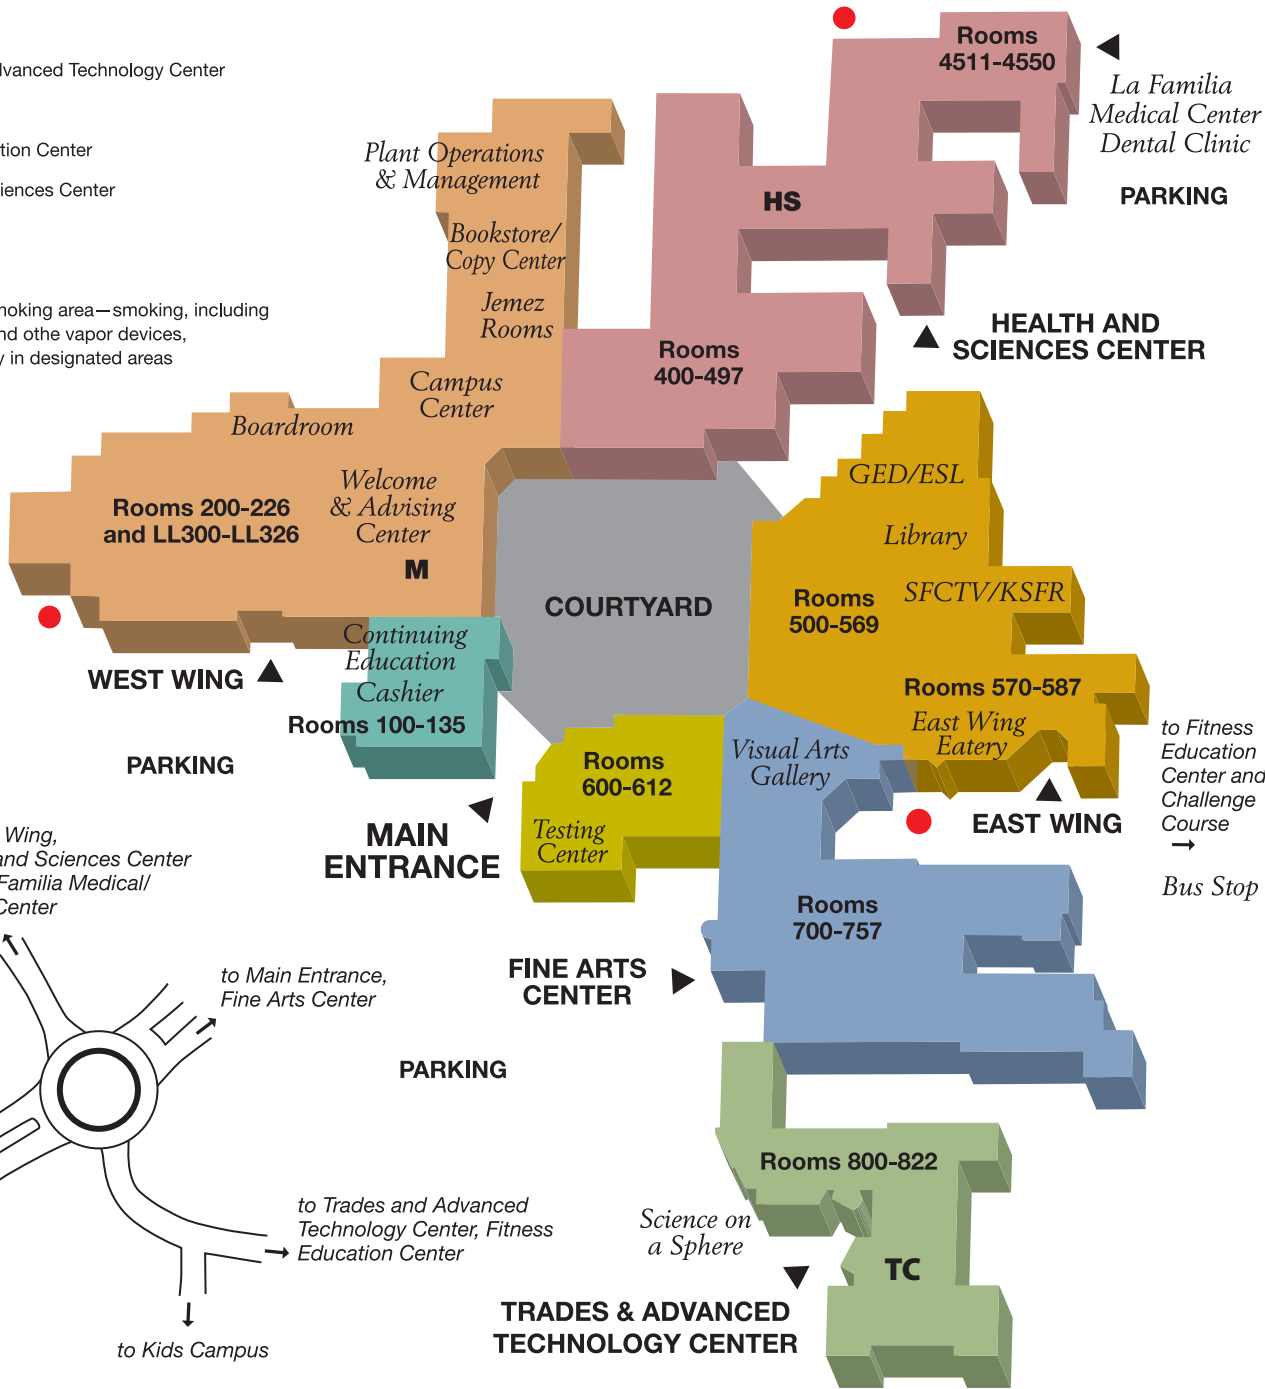

MAIN BUILDING

- TC** Trades and Advanced Technology Center
- KC** Kids Campus
- FE** Fitness Education Center
- HS** Health and Sciences Center
- LL** Lower Level
- M** Main Building

● Designated smoking area—smoking, including e-cigarettes and othe vapor devices, is allowed only in designated areas

KIDS CAMPUS

WILLIAM C. WITTER FITNESS EDUCATION CENTER

AUTOMOTIVE TECHNOLOGIES CENTER